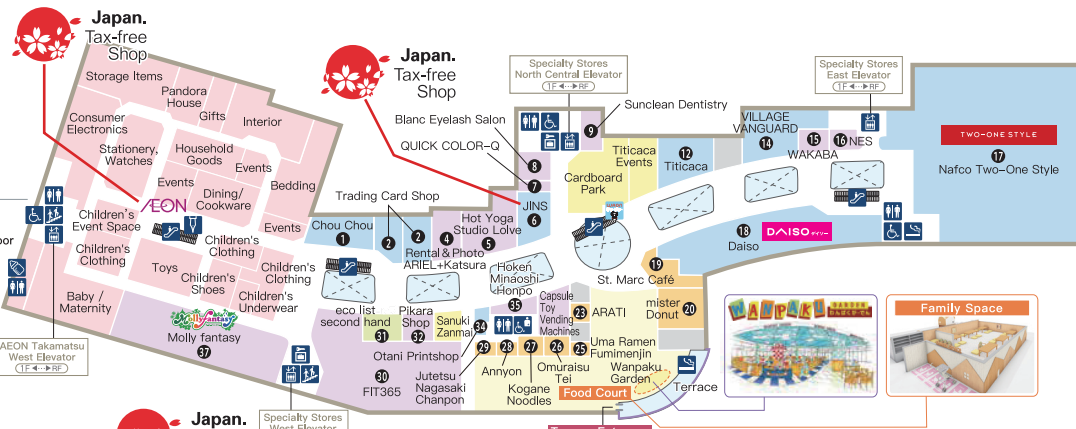

Guide to Tax-free Shop

No Smoking in the Entire Building
We ask for the separation of smoking areas in the mall according to laws and ordinances.
We ask smoking customers to kindly use the smoking rooms shown with the marks.

3F

AEON MALL Specialty Stores
Men's, Women's & Children's Fashion, Household Goods and Food Court Floor