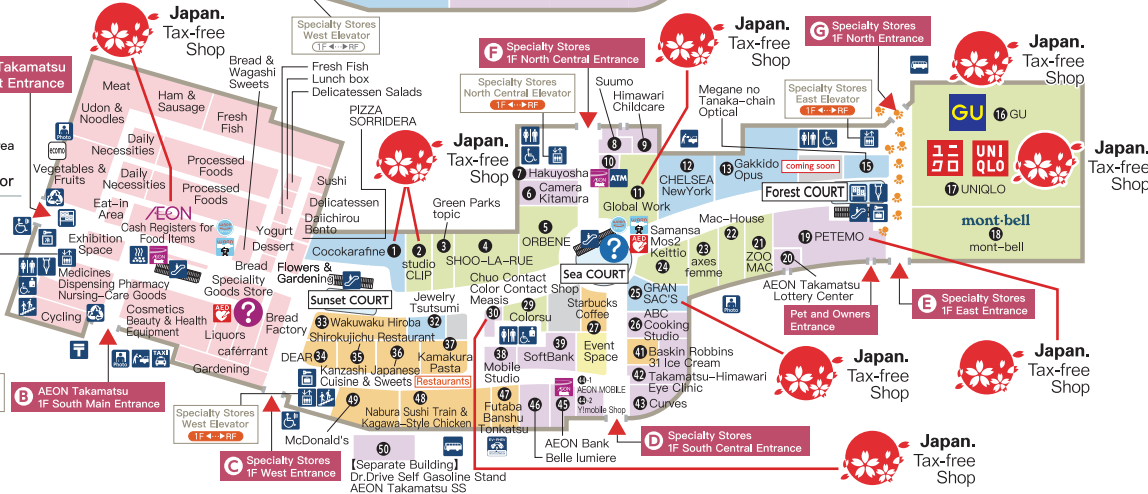

1F

AEON Mall Specialty Stores Area
Area Family Lifestyle & Restaurant/Service Floor

AEON Takamatsu
Grocery, Beauty & Health Floor