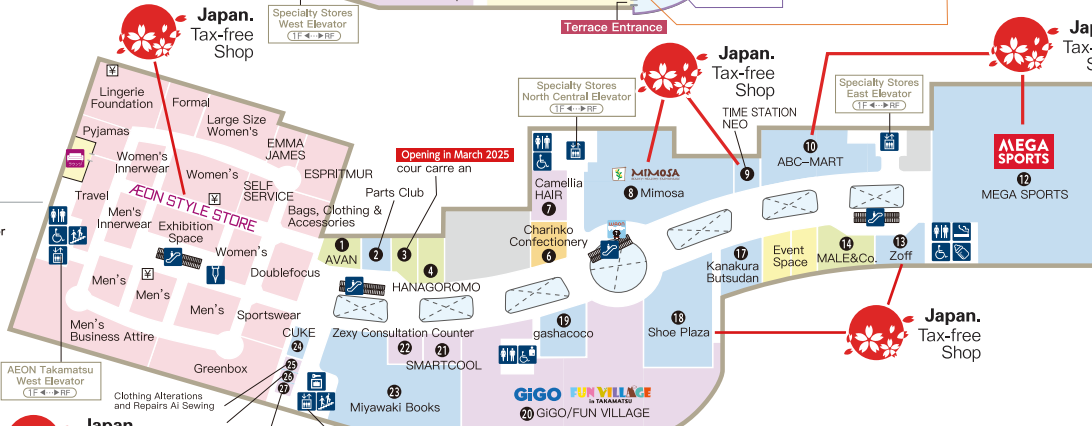

3F

AEON MALL Specialty Stores
Men's, Women's & Children's Fashion, Household Goods and Food Court Floor

AEON Takamatsu, Children's and Baby Goods, Digital World, Interior Design Floor

2F

AEON MALL Specialty Stores
Men's & Women's Fashion, Living, and Amusement Floor

AEON STYLE STORE
Men's & Women's fashion floor

1F

AEON Mall Specialty Stores Area
Area Family Lifestyle & Restaurant/Service Floor

AEON Takamatsu
Grocery, Beauty & Health Floor

Japan.
Tax-free Shop

Fashion

- 1F UNIQLO / Men's, Women's & Children's
- 1F GU / Family
- 1F GLOBAL WORK / Family Apparel
- 1F studio CLIP / Ladies' Clothing and Accessories
- 1F H&M / Men's, Women's & Children's

Goods

- 1F Gran Sac's / Bags
- 1F Cocokarafine / Drugstore
- 1F Megane no Tanaka-chain Optical / Glasses, Hearing aids
- 2F Mimosa / Cosmetics, Miscellaneous Goods
- 2F TIME STATION NEO / Clock
- 2F ABC-MART / Shoes, Apparel
- 2F Zoff / Glasses
- 2F MEGA SPORTS / Sporting Goods
- 2F Shoe Plaza / Shoes
- 2F CUKE / Jewelry
- 3F JINS / Glasses

INFORMATION

-  1F Mall Information
-  1F AEON Takamatsu Service Counter

-  Fashion
-  Goods
-  Gourmet & Food
-  Services/Other
-  AEON Takamatsu

-  Mall Information
 -  AEON Takamatsu Service Counter
 -  Elevator
 -  Escalator
 -  Stairs
 -  Toilet
 -  Wheelchair-Accessible Toilet
 -  Multi-Function Toilet
 -  Intercom for Wheelchair Users
 -  Free Refrigerated Lockers
 -  Free Coin-Operated Lockers
 -  Automated External Defibrillator (First-Aid for Cardiac Arrest)
 -  Smoking Room
 -  Baby Room
 -  Taxi Rank
 -  Bus Stop
 -  ATMs
 -  AEON Bank ATM
- * Wheelchairs are available at each entrance and exit.