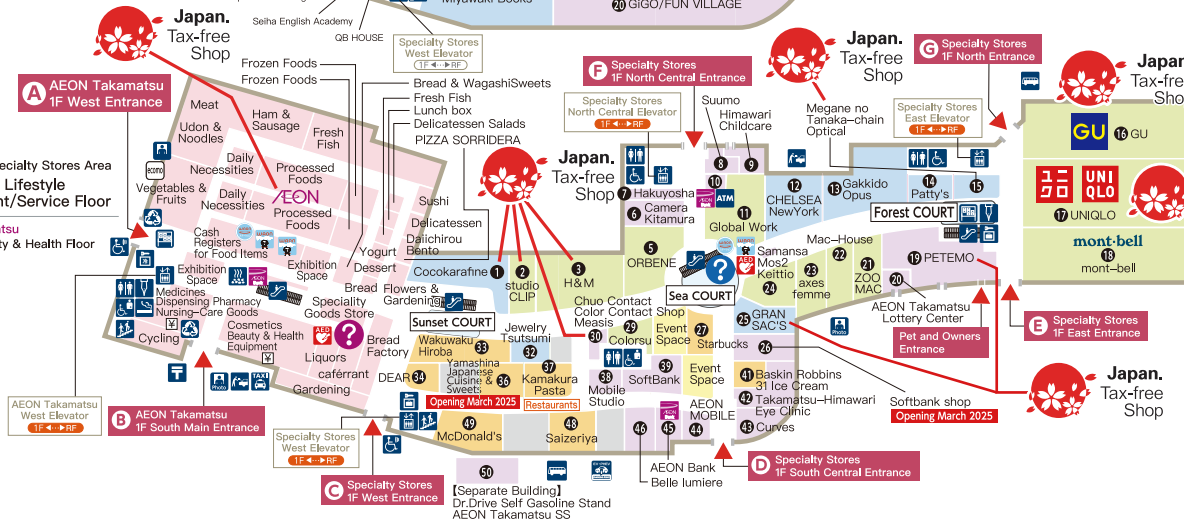

3F

AEON MALL Specialty Stores
Men's, Women's & Children's Fashion, Household Goods and Food Court Floor

AEON Takamatsu, Children's and Baby Goods, Digital World, Interior Design Floor

2F

AEON MALL Specialty Stores
Men's & Women's Fashion, Living, and Amusement Floor

AEON STYLE STORE
Men's & Women's fashion floor

1F

AEON Mall Specialty Stores Area
Area Family Lifestyle & Restaurant/Service Floor

AEON Takamatsu
Grocery, Beauty & Health Floor

Japan.
Tax-free Shop

Fashion

- 1F UNIQLO / Men's, Women's & Children's
- 1F GU / Family
- 1F GLOBAL WORK / Family Apparel
- 1F studio CLIP / Ladies' Clothing and Accessories
- 1F H&M / Men's, Women's & Children's

Goods

- 1F Gran Sac's / Bags
- 1F Cocokarafine / Drugstore
- 1F Megane no Tanaka-chain Optical / Glasses, Hearing aids
- 2F Mimosa / Cosmetics, Miscellaneous Goods
- 2F TIME STATION NEO / Clock
- 2F ABC-MART / Shoes, Apparel
- 2F Zoff / Glasses
- 2F MEGA SPORTS / Sporting Goods
- 2F Shoe Plaza / Shoes
- 2F CUKE / Jewelry
- 3F JINS / Glasses

Service

- 1F Chuo Contact / Sales of contact lenses and accessories
- 1F PETEMO / Pets & Pet Supplies

AEON 1F 2F 3F
AEON Takamatsu

*AEON Takamatsu performs all tax-free procedures at the service counter on the 1st floor.