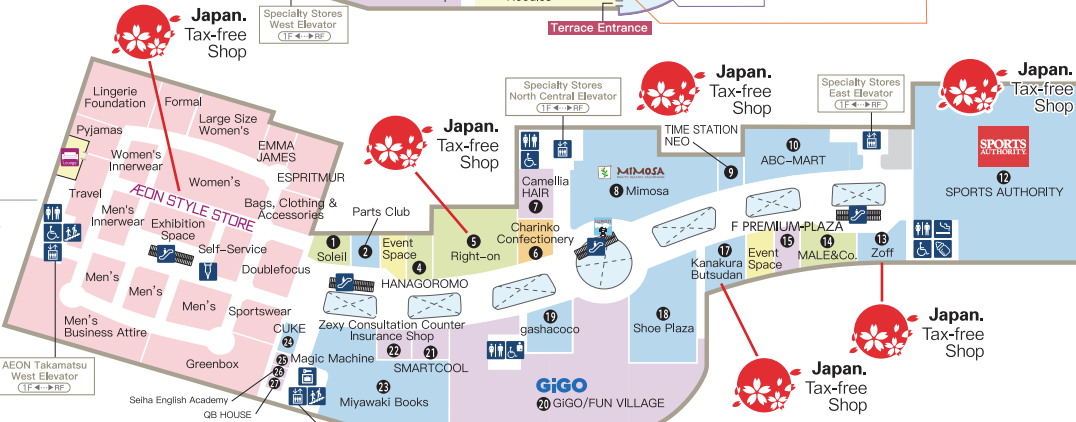

2F

AEON MALL Specialty Stores
Men's & Women's Fashion, Living, and Amusement Floor

AEON STYLE STORE
Men's & Women's fashion floor