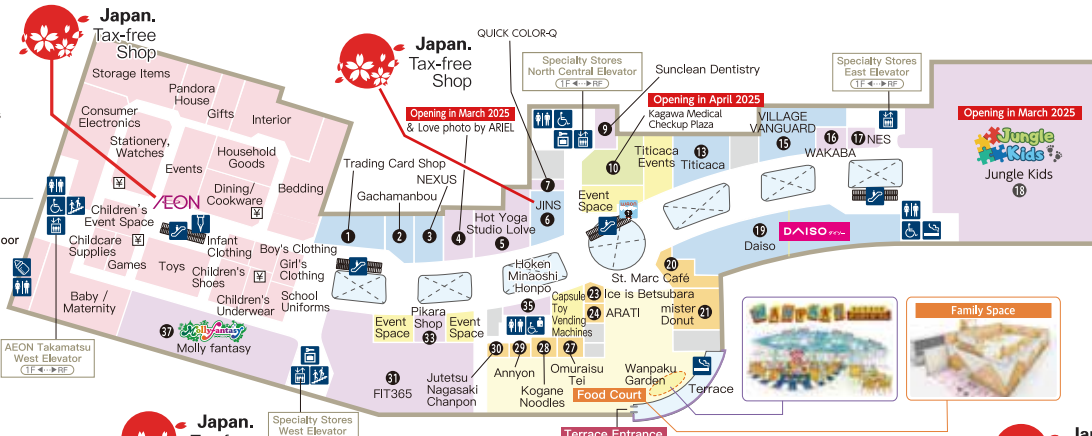

Guide to Tax-free Shop

No Smoking in the Entire Building

We ask for the separation of smoking areas in the mall according to laws and ordinances. We ask smoking customers to kindly use the smoking rooms shown with the  marks.

3F

AEON MALL Specialty Stores
Men's, Women's & Children's Fashion, Household Goods and Food Court Floor

AEON Takamatsu, Children's and Baby Goods, Digital World, Interior Design Floor

2F

AEON MALL Specialty Stores
Men's & Women's Fashion, Living, and Amusement Floor

AEON STYLE STORE
Men's & Women's fashion floor

1F

AEON Mall Specialty Stores Area
Area Family Lifestyle & Restaurant/Service Floor

AEON Takamatsu
Grocery, Beauty & Health Floor

Japan.
Tax-free Shop

Fashion

- 1F UNIQLO / Men's, Women's & Children's
- 1F GU / Family
- 1F GLOBAL WORK / Family Apparel
- 1F studio CLIP / Ladies' Clothing and Accessories
- 1F H&M / Men's, Women's & Children's

Goods

- 1F Gran Sac's / Bags
- 1F Cocokarafine / Drugstore
- 1F Megane no Tanaka-chain Optical / Glasses, Hearing aids
- 2F Mimosa / Cosmetics, Miscellaneous Goods
- 2F TIME STATION NEO / Clock
- 2F ABC-MART / Shoes, Apparel
- 2F Zoff / Glasses
- 2F MEGA SPORTS / Sporting Goods
- 2F Shoe Plaza / Shoes
- 2F CUKE / Jewelry
- 3F JINS / Glasses