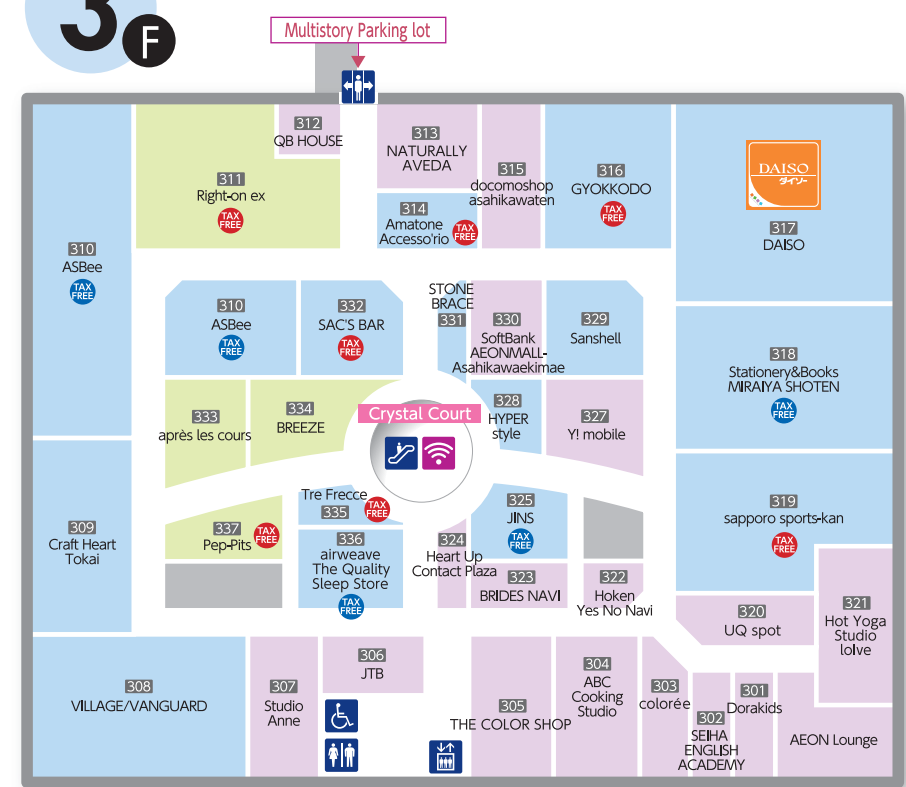

# 1F

JR Asahikawa St.

# 2F

# 3F

# 4F

- |   |   |  |
|---|---|--|
| Information (Staffed)<br>问询处/服务台                            | Escalator<br>手扶梯/手扶梯  | Coin Locker<br>投币式储物柜/投币式置物柜               |
| Service Counter<br>服务台/服务台                                  | Parking lot<br>停车场/停车场  | Bicycle Parking<br>自行车停放处/自行车停放处           |
| Cashier<br>收银台/收银台  | International Card ATM<br>海外提款卡通用提款机(ATM)/<br>海外提款卡通用提款机(ATM) | Refrigerated Locker<br>冷藏储物柜/冷藏储物柜         |
| Free Wi-Fi Service<br>免费无线网络服务/免费无线网络服务                     | Parking for Registrant<br>登录者专用停车场/<br>登录者专用停车场               | Motorcycle Parking<br>摩托车停放处/摩托车停放处        |
| Restroom/Toilet<br>洗手间/洗手间                                  | Nursing Room<br>哺乳室/哺乳室                                       | Smoking Room/Area<br>吸烟室/吸烟室               |
| Elevator<br>电梯/电梯   | Entrance<br>出入口/出入口   | WAON Station<br>WAON站/WAON站                |
| Wheelchair-accessible Toilet<br>轮椅专用洗手间/无障碍厕所               | With Ostomate Facilities<br>设有造瘘患者专用设备/<br>配有造口手术者专用设备        | AEON Bank ATM<br>永旺银行自动取款机/<br>永旺银行自动取款机   |
| Electric vehicle Charger<br>电动汽车充电/电动汽车充电                   | Mobile battery Charger<br>手机充电器/手机充电器                         | ID photo Machine<br>证件照机/证件照机              |
| massage chair<br>按摩椅/按摩椅                                    | Tax-free shop<br>免税店/免税店                                      | Tax-free shop (Counter)<br>免税店(柜台)/免税店(柜台) |
| Automated external defibrillator<br>自动体外心脏除颤器/<br>自动体外心脏除颤器 | Elevator for exclusive use of the hotel<br>宾馆专用电梯/宾馆专用电梯      |  |